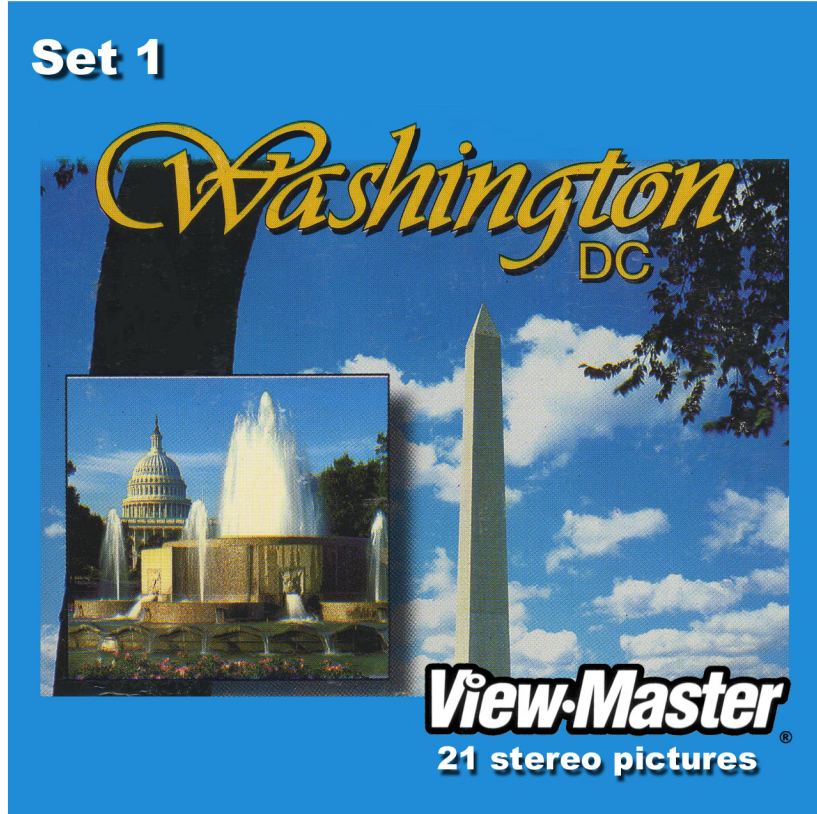

LIST OF PICTURE TITLES

Washington DC, Set 1

View-Master Reels combine the beauty of color with the realism of stereo to make pictures "Come to Life."
Each Packet contains three 7-scene Reels - or twenty-one full-color three-dimension pictures.

FOR STEREO VIEWING ONLY

Set 1

3. Ford's Theatre, the scene of Lincoln's assassination.
4. The U.S. Capitol, home to the Senate and the House
5. Supreme Court Building, erected In 1935
6. The Library of Congress was established in 1800.
7. Franklin Delano Roosevelt Memorial

View-Master Reel Three

1. Da Vinci original in the National Gallery of Art
2. The U.S. Constitution on display In the National Archives.
3. The Smithsonian National Air and Space Museum
4. The 555 foot-high Washington Monument
5. The Jefferson Memorial surrounded by 600 cherry trees.
6. The Pentagon, in Arlington, VA, was completed in 1942.
7. The home of Frederick Douglass, who fought to abolish slavery.

View-Master Reel One

1. Aerial view of Arlington National Cemetery, Virginia
2. Eternal Flame at John F. Kennedy Crave; Robert E. Lee Memorial.
3. Tomb of the Unknown Soldier
4. The two Jima Memorial honors the WWII battle.
5. Statue of Abraham Lincoln, Lincoln Memorial
6. The Vietnam Veterans Memorial was designed by Maya Ying Lin.
7. The memorial lists names of over 57,000 dead or missing soldiers.

View-Master Reel Two

1. Korean war Veterans Memorial
2. Tree-lined Pennsylvania Ave., looking toward the Capitol.

ID. 35154-1910
Reproduction Packet