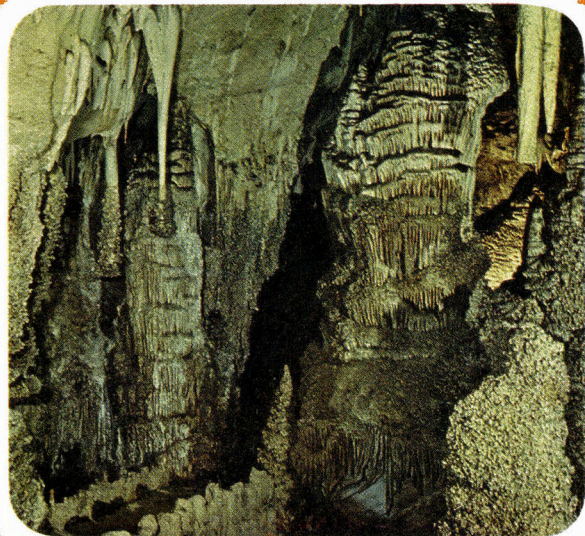

See these 21 full color pictures "Come to Life" in your View-Master viewer or projector.

REPRODUCTION PACKET

## Carlsbad Caverns National Park, New Mexico

Packet No.  
**A 376**  
Vacationland  
Series

- Rock of Ages
- 
- Giant Stalagmites
- 
- Hall of Giants
- 
- Colored Stalactites
- 
- Crystal Dome
- 
- Frozen Waterfall

This Packet contains  
**THREE VIEW-MASTER REELS**

REEL 1  
Big Room, Doll's Theatre

REEL 2  
Totem Poles, Kings Palace

REEL 3  
Helictite Formation,  
The Celery Stalk, Green Lake

Add these  
**WESTERN VACATIONLANDS**  
to your  
**View-Master Library**