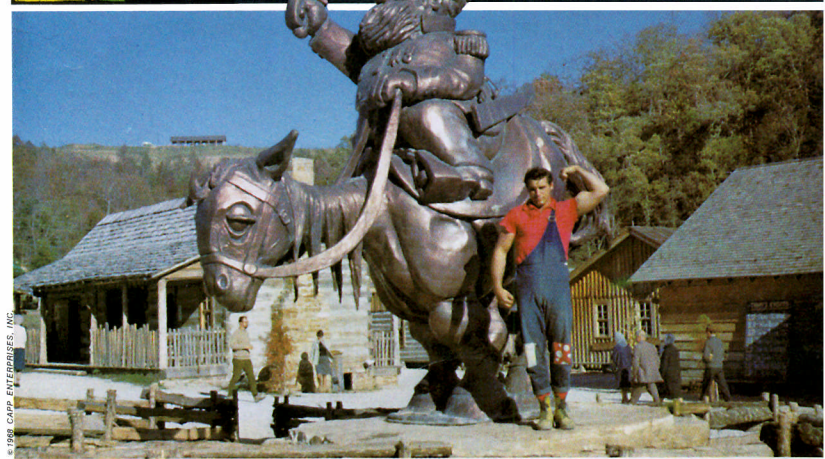

LIST OF PICTURE TITLES

DOGPATCH, U.S.A. Marble Falls, Arkansas

VIEW-MASTER Reels add the realism of stereo to the beauty of color to make pictures "Come to Life." Reels — or twenty-one full-color three-dimension pictures. Each Packet contains three 7-scene

VIEW-MASTER 21 Stereo Pictures UNITED STATES TRAVEL

- 5. Pony Rides
- 6. Wolf Island Paddle Boats
- 7. Paddle Boats and Bridge

VIEW-MASTER REEL THREE

- 1. Helicopter Ride
- 2. Fish House
- 3. Monster Mouse (Closeup View)
- 4. Big Red
- 5. Petting Zoo
- 6. The Old 99
- 7. Honey House

VIEW-MASTER REEL ONE

- 1. Dogpatch Square
- 2. Dogpatch Characters and Train
- 3. Korn-vention Hall
- 4. Finish of Sadie Hawkins Race
- 5. Trout Hatchery
- 6. McGoon's Brain Rattler
- 7. Mill Pond

VIEW-MASTER REEL TWO