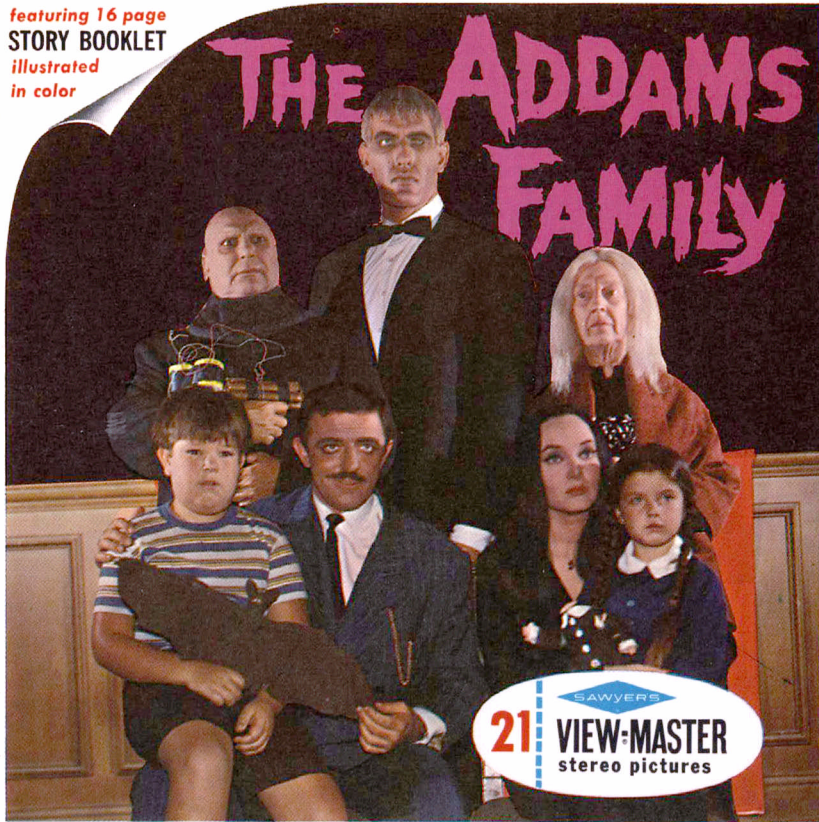

STORY DESCRIPTION

### THE ADDAMS FAMILY in "Portrait of Gomez"

View-Master Reels combine the beauty of color with the realism of stereo Reels — or twenty-one full-color three-dimension pictures. Each Packet contains three 7-scene

featuring 16 page  
STORY BOOKLET  
illustrated  
in color

The efforts of Gomez and his wife Morticia to find just the right picture of Gomez for Strife's cover involve them, however, in some hair-raising adventures—such as a magnesium powder explosion and a wild driving test by Gomez, who has never learned about cars.

On Cemetery Ridge, at the edge of town, stands a mysterious old mansion surrounded by a thick hedge and a fence with razor-sharp spikes. A sign at the gate warns, "Beware the Thing." From the house come occasional weird noises—the boom of a foghorn and the reverberation of a gong that rattles all the windows in the neighborhood.